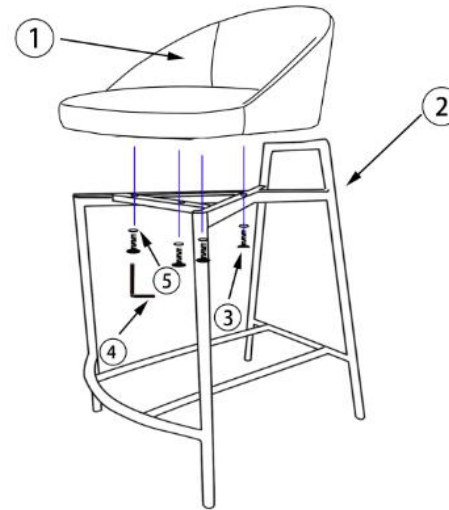

PARTS AND HARDWARE.

1 SEAT x 1

2 LEG x 1

3 BOLT M6-35 x 4

4 ALLEN KEY M4 x 1

5 FLAT WASHER x 4

NOTES.

Thank you for purchasing this quality product! Be sure to check all packing material carefully for small part that may have come loose inside the carton during shipping.

CAUTION: The item is heavy, assembly should be performed by two people.

STEP 1.