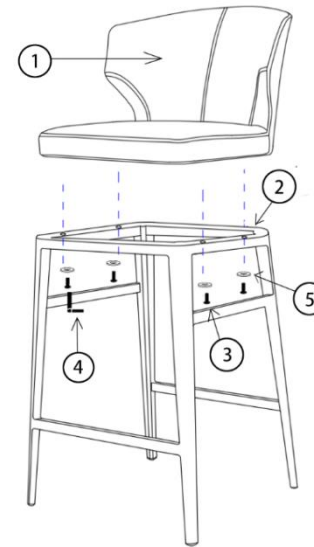

PARTS AND HARDWARE.

1 SEAT x 1

2 LEG x 1

3 BOLT M6-45 x 4

4 ALLEN KEY M4 x 1

5 FLAT WASHER x 4

NOTES.

Thank you for purchasing this quality product! Be sure to check all packing material carefully for small part that may have come loose inside the carton during shipping.

CAUTION: The item is heavy, assembly should be performed by two people.

STEP 1.